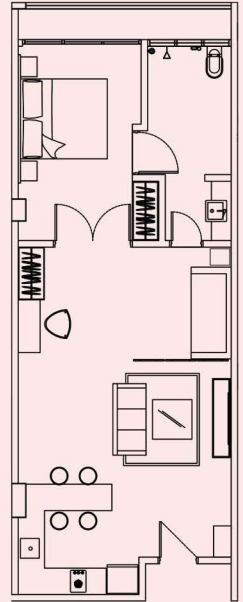

## FACT SHEET

1 Living and dining area

1 Bedroom with King sized bed

Twin Bed (selected suite)

Queen sized sofa bed (selected suite)

Bathroom with standing shower

Kitchenette with cooking equipments (selected floors)

1 BEDROOM DELUXE SUITE

(Approx. 500sf - 735sf)

An extra bed or sofa bed can be provided for an additional guest, subject to charges

1 BEDROOM  
DELUXE SUITE

## PREMIER SUITE

(Approx. 700sf - 750sf)

2 pax

*An extra bed or sofa bed can be provided for an additional guest, subject to charges*

## PREMIER SUITE