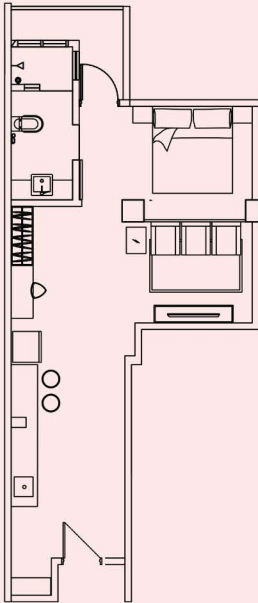

## FACT SHEET

1 Living and dining area

1 Bedroom with King sized bed

Twin Bed (selected suite)

Queen sized sofa bed (selected suite)

Bathroom with standing shower

Kitchenette with cooking equipments (selected floors)

An extra bed or sofa bed can be provided for an additional guest, subject to charges.

1 BEDROOM  
STANDARD SUITE

1 BEDROOM STANDARD SUITE

(Approx. 500sf - 735sf)

An extra bed or sofa bed can be provided for an additional guest, subject to charges