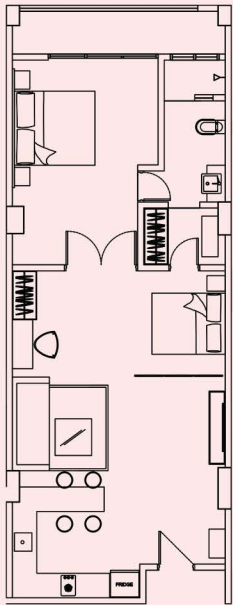

FAMILY SUITE