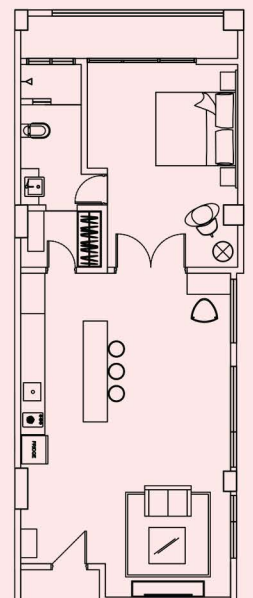

## FACT SHEET

1 Living and dining area

1 Bedroom with King sized bed

Twin Bed (selected suite)

Queen sized sofa bed (selected suite)

Bathroom with standing shower

Kitchenette with cooking equipments (selected floors)

An extra bed or sofa bed can be provided for an additional guest, subject to charges.

1 BEDROOM  
STANDARD SUITE

1 BEDROOM STANDARD SUITE

(Approx. 500sf - 735sf)

An extra bed or sofa bed can be provided for an additional guest, subject to charges

1 BEDROOM DELUXE SUITE

(Approx. 500sf - 735sf)

An extra bed or sofa bed can be provided for an additional guest, subject to charges

1 BEDROOM  
DELUXE SUITE

## PREMIER SUITE

(Approx. 700sf - 750sf)

2 pax

*An extra bed or sofa bed can be provided for an additional guest, subject to charges*