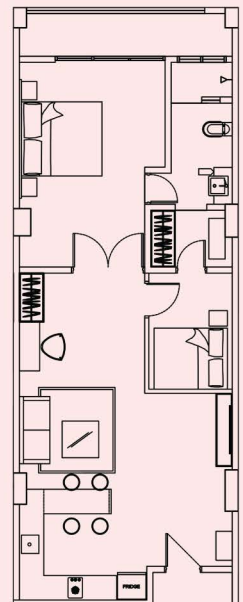

## FACT SHEET

1 Living and dining area

1 Bedroom with King sized bed

Twin Bed (selected suite)

Queen sized sofa bed (selected suite)

Bathroom with standing shower

Kitchenette with cooking equipments (selected floors)

## FAMILY SUITE

(Approx. 800sf - 850sf)

## 2 BEDROOM SUITE

(Approx. 800sf - 850sf)

3-4pax

*This suite has 2 king sized bed and option of 1 king & 1 single sized bed  
An extra bed or sofa bed can be provided for an additional guest, subject to charges*

## 2 BEDROOM SUITE